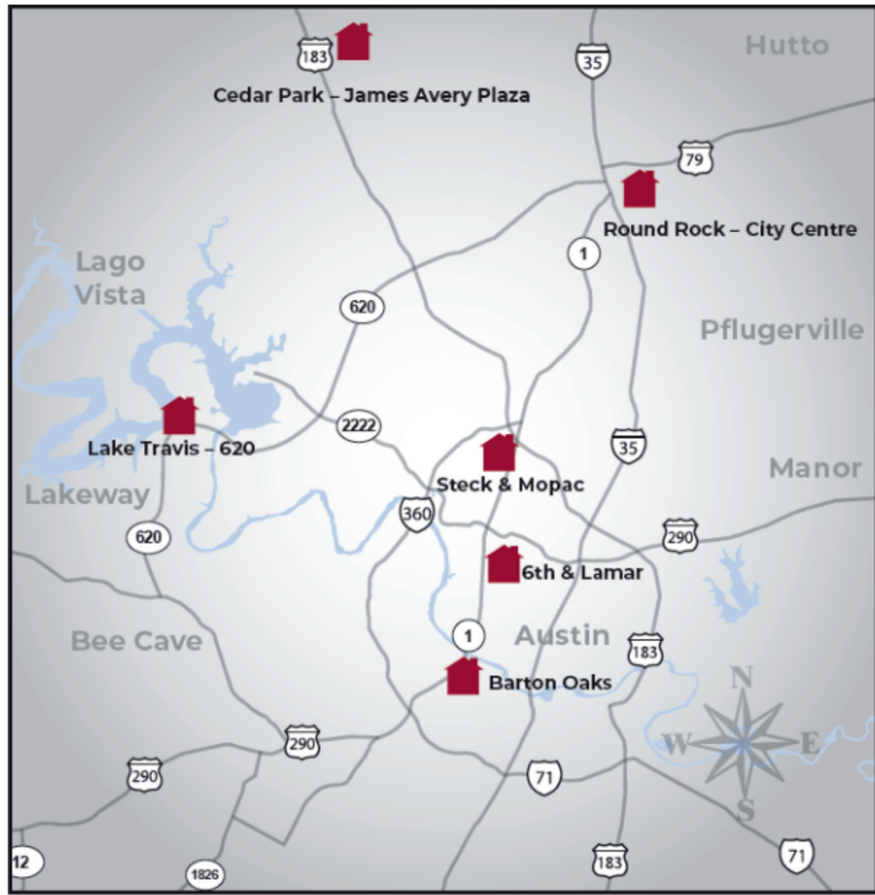

TRUST OUR TEAM

TO GUIDE YOU IN THE RIGHT DIRECTION

6th and Lamar

524 N Lamar Blvd.
Ste 200
Austin, TX 78703
(512) 472-8421 main

Barton Oaks

901 S MoPac Expy
Bldg III, Ste 100
Austin, TX 78746
(512) 472-9231 main

Cedar Park at

James Avery Plaza
6300 183A Frontage Rd
Ste 280
Cedar Park, TX 78641
(512) 254-7678 main

Lake Travis - 620

1313 Ranch Rd 620 S
Ste 101
Lakeway, TX 78734
(512) 263-5651 main

Round Rock - City Centre

559 S IH-35
Ste 300
Round Rock, TX 78664
(512) 582-4900 main

Steck and Mopac

8200 N Mopac Expy
Ste 100
Austin, TX 78759
(512) 795-8434 main

stewart.com/austin

TITLE

© 2024 Stewart. All rights reserved.